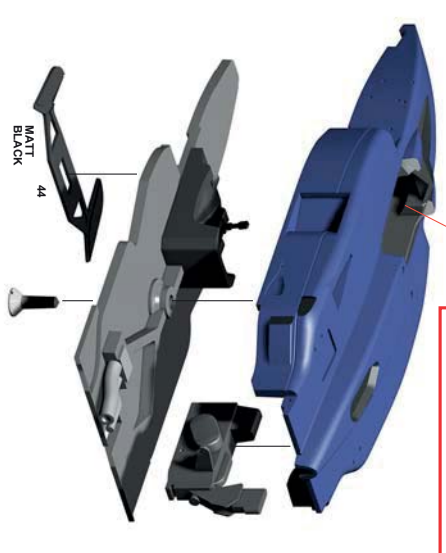

TMK267

BRABHAM BMW BT55

MONACO G.P. 1986

HOW TO DRILL

• INCLUDE
HUBBOLDT
DRILLING
BIT

• TO BEND
BEFORE
BENDING

• GUN METAL
HUMEROL no. 53

• GUN METAL
HUMEROL no. 53

3-4 ALUMINIUM
7-8 GUN METAL
9-10 GUN METAL
11-12 ALUMINIUM
13-14 GUN METAL
15-16 GUN METAL
17-18 GUN METAL
19-20 GUN METAL
21-22 GUN METAL

• MATT BLACK
HUMEROL no. 85

2

USE THE COLOUR CHIP TO GET THE CORRECT SHADE

1

TO BEND

6

• TO BEND
BEFORE
BENDING

3

7

TO BEND

8

4

9

10

5

11

12

6

60 MATT BLACK
61 MATT BLACK
62 MATT BLACK

13