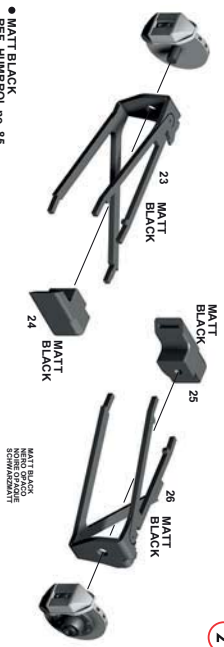

• GUN METAL
HUMEROL no. 53

• GUN METAL
HUMEROL no. 53

3-4 ALUMINIUM
7-8 GUN METAL
9-10 GUN METAL
11-12 ALUMINIUM
13-14 GUN METAL
15-16 GUN METAL
17-18 GUN METAL
19-20 GUN METAL
21-22 GUN METAL

• MATT BLACK
HUMEROL no. 85

2

USE THE COLOUR CHIP TO GET THE CORRECT SHADE