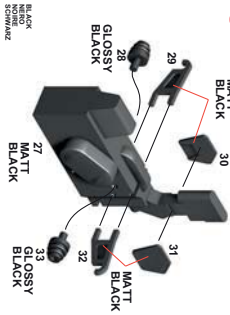

TMK267

BRABHAM BMW BT55

MONACO G.P. 1986

HOW TO DRILL

• INCLUDE
HUBBOLDT
DRILLING
BIT

• TO BEND
BEFORE
BENDING

• GUN METAL
HUMEROL no. 53

• GUN METAL
HUMEROL no. 53

3-4 ALUMINIUM
7-8 GUN METAL
9-10 GUN METAL
11-12 ALUMINIUM
13-14 GUN METAL
15-16 GUN METAL
17-18 GUN METAL
19-20 GUN METAL
21-22 GUN METAL

• MATT BLACK
HUMEROL no. 85

2

USE THE COLOUR CHIP TO GET THE CORRECT SHADE

1

TO BEND

6

• TO BEND
BEFORE
BENDING

3

7

TO BEND

8

4

9

10

5

11

12

6

60 MATT BLACK
61 MATT BLACK
62 MATT BLACK

13