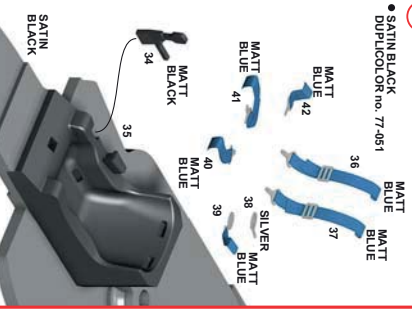

TMK267

BRABHAM BMW BT55

MONACO G.P. 1986

HOW TO DRILL

• INCLUDE
HUBBOLDT
DRILLING
BIT

• TO BEND
BEFORE
BENDING

• GUN METAL
HUMEROL no. 53

• GUN METAL
HUMEROL no. 53

3-4 ALUMINIUM
7-8 GUN METAL
9-10 GUN METAL
11-12 ALUMINIUM
13-14 GUN METAL
15-16 GUN METAL
17-18 GUN METAL
19-20 GUN METAL
21-22 GUN METAL

• MATT BLACK
HUMEROL no. 85

2

USE THE COLOUR CHIP TO GET THE CORRECT SHADE

1

TO BEND

6

• TO BEND
BEFORE
BENDING

3

7

TO BEND

8

4

9

10

5

11

12

6

60 MATT BLACK
61 MATT BLACK
62 MATT BLACK

13