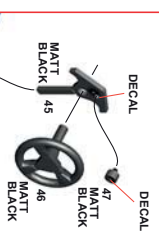

TMK267

BRABHAM BMW BT55

MONACO G.P. 1986

HOW TO DRILL

• INCLUDE
HUBBOLDT
DRILLING
BIT

• TO BEND
BEFORE
BENDING

• GUN METAL
HUMEROL no. 53

• GUN METAL
HUMEROL no. 53

3-4 ALUMINIUM
7-8 GUN METAL
9-10 GUN METAL
11-12 ALUMINIUM
13-14 GUN METAL
15-16 GUN METAL
17-18 GUN METAL
19-20 GUN METAL
21-22 GUN METAL

• MATT BLACK
HUMEROL no. 85

2

USE THE COLOUR CHIP TO GET THE CORRECT SHADE

1

TO BEND

6

• TO BEND
BEFORE
BENDING

3

7

TO BEND

8

4

9

10

5

11

12

6

60 MATT BLACK
61 MATT BLACK
62 MATT BLACK

13