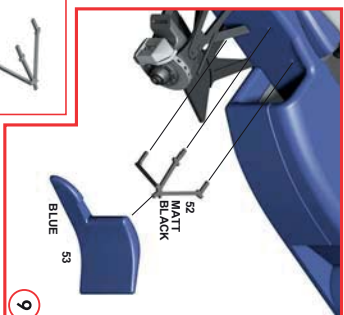

TMK267

BRABHAM BMW BT55

MONACO G.P. 1986

HOW TO DRILL

• INCLUDE
HUBBOLDT
DRILLING
BIT

• TO BEND
BEFORE
BENDING

• GUN METAL
HUMEROL no. 53

• GUN METAL
HUMEROL no. 53

3-4 ALUMINIUM
7-8 GUN METAL
9-10 GUN METAL
11-12 ALUMINIUM
13-14 GUN METAL
15-16 GUN METAL
17-18 GUN METAL
19-20 GUN METAL
21-22 GUN METAL

• MATT BLACK
HUMEROL no. 85

2

USE THE COLOUR CHIP TO GET THE CORRECT SHADE

1

TO BEND

6

• TO BEND
BEFORE
BENDING

3

7

TO BEND

8

4

9

10

5

11

12

6

60 MATT BLACK
61 MATT BLACK
62 MATT BLACK

13