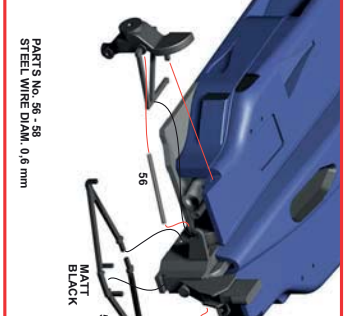

TMK267

BRABHAM BMW BT55

MONACO G.P. 1986

HOW TO DRILL

• INCLUDE
HUBBOLDT
DRILLING
BIT

• TO BEND
BEFORE
BENDING

• GUN METAL
HUMEROL no. 53

• GUN METAL
HUMEROL no. 53

3-4 ALUMINIUM
7-8 GUN METAL
9-10 GUN METAL
11-12 ALUMINIUM
13-14 GUN METAL
15-16 GUN METAL
17-18 GUN METAL
19-20 GUN METAL
21-22 GUN METAL

• MATT BLACK
HUMEROL no. 85

2

USE THE COLOUR CHIP TO GET THE CORRECT SHADE

1

TO BEND

6

• TO BEND
BEFORE
BENDING

3

7

TO BEND

8

4

9

10

5

11

12

6

60 MATT BLACK
61 MATT BLACK
62 MATT BLACK

13