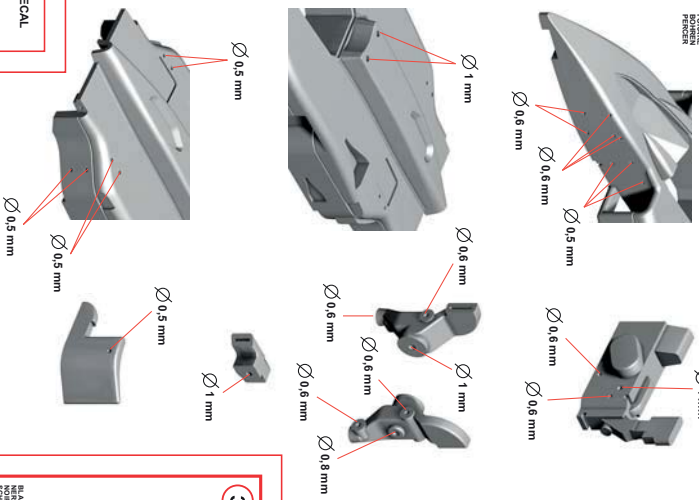

TMK267

BRABHAM BMW BT55

MONACO G.P. 1986

HOW TO DRILL

• INCLUDE
HUBBOLDT
DRILLING
BIT