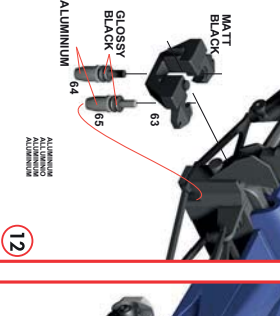

TMK267

BRABHAM BMW BT55

MONACO G.P. 1986

HOW TO DRILL

• INCLUDE
HUBBOLDT
DRILLING
BIT

• TO BEND
BEFORE
BENDING

• GUN METAL
HUMEROL no. 53

• GUN METAL
HUMEROL no. 53

3-4 ALUMINIUM
7-8 GUN METAL
9-10 GUN METAL
11-12 ALUMINIUM
13-14 GUN METAL
15-16 GUN METAL
17-18 GUN METAL
19-20 GUN METAL
21-22 GUN METAL

• MATT BLACK
HUMEROL no. 85

2

USE THE COLOUR CHIP TO GET THE CORRECT SHADE

1

TO BEND

6

• TO BEND
BEFORE
BENDING

3

7

TO BEND

8

4

9

10

5

11

12

6

60 MATT BLACK
61 MATT BLACK
62 MATT BLACK

13