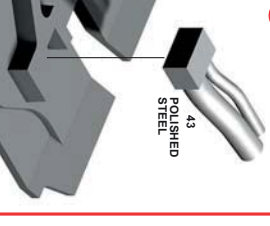

TMK267

BRABHAM BMW BT55

MONACO G.P. 1986

HOW TO DRILL

• INCLUDE
HUBBOLDT
DRILLING
BIT

• TO BEND
BEFORE
BENDING

• GUN METAL
HUMEROL no. 53

• GUN METAL
HUMEROL no. 53

3-4 ALUMINIUM
7-8 GUN METAL
9-10 GUN METAL
11-12 ALUMINIUM
13-14 GUN METAL
15-16 GUN METAL
17-18 GUN METAL
19-20 GUN METAL
21-22 GUN METAL

• MATT BLACK
HUMEROL no. 85

2

USE THE COLOUR CHIP TO GET THE CORRECT SHADE

1

TO BEND

6

• TO BEND
BEFORE
BENDING

3

7

TO BEND

8

4

9

10

5

11

12

6

60 MATT BLACK
61 MATT BLACK
62 MATT BLACK

13