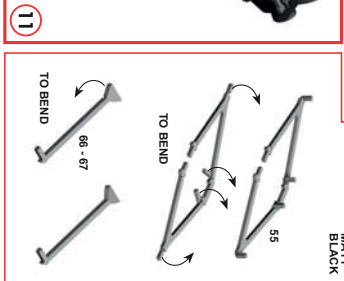

TMK267

BRABHAM BMW BT55

MONACO G.P. 1986

HOW TO DRILL

• INCLUDE
HUBBOLDT
DRILLING
BIT

• TO BEND
BEFORE
BENDING

• GUN METAL
HUMEROL no. 53

• GUN METAL
HUMEROL no. 53

3-4 ALUMINIUM
7-8 GUN METAL
9-10 GUN METAL
11-12 ALUMINIUM
13-14 GUN METAL
15-16 GUN METAL
17-18 GUN METAL
19-20 GUN METAL
21-22 GUN METAL

• MATT BLACK
HUMEROL no. 85

2

USE THE COLOUR CHIP TO GET THE CORRECT SHADE

1

TO BEND

6

• TO BEND
BEFORE
BENDING

3

7

TO BEND

8

4

9

10

5

11

12

6

60 MATT BLACK
61 MATT BLACK
62 MATT BLACK

13