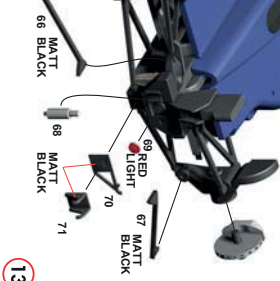

TMK267

BRABHAM BMW BT55

MONACO G.P. 1986

HOW TO DRILL

• INCLUDE
HUBBOLDT
DRILLING
BIT

• TO BEND
BEFORE
BENDING

• GUN METAL
HUMEROL no. 53

• GUN METAL
HUMEROL no. 53

3-4 ALUMINIUM
7-8 GUN METAL
9-10 GUN METAL
11-12 ALUMINIUM
13-14 GUN METAL
15-16 GUN METAL
17-18 GUN METAL
19-20 GUN METAL
21-22 GUN METAL

• MATT BLACK
HUMEROL no. 85

2

USE THE COLOUR CHIP TO GET THE CORRECT SHADE

1

TO BEND

6

• TO BEND
BEFORE
BENDING

3

7

TO BEND

8

4

9

10

5

11

12

6

60 MATT BLACK
61 MATT BLACK
62 MATT BLACK

13