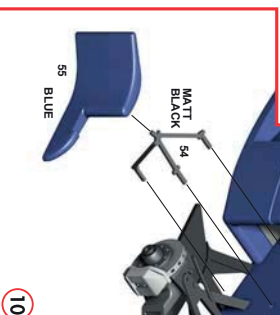

TMK267

BRABHAM BMW BT55

MONACO G.P. 1986

HOW TO DRILL

• INCLUDE
HUBBOLDT
DRILLING
BIT

• TO BEND
BEFORE
BENDING

• GUN METAL
HUMEROL no. 53

• GUN METAL
HUMEROL no. 53

3-4 ALUMINIUM
7-8 GUN METAL
9-10 GUN METAL
11-12 ALUMINIUM
13-14 GUN METAL
15-16 GUN METAL
17-18 GUN METAL
19-20 GUN METAL
21-22 GUN METAL

• MATT BLACK
HUMEROL no. 85

2

USE THE COLOUR CHIP TO GET THE CORRECT SHADE

1

TO BEND

6

• TO BEND
BEFORE
BENDING

3

7

TO BEND

8

4

9

10

5

11

12

6

60 MATT BLACK
61 MATT BLACK
62 MATT BLACK

13